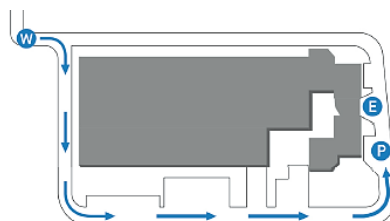

Visitor parking spaces and registration

On our company premises, please follow the signs to the visitor parking lots and our main entrance.

Our reception is open from 09.00 a.m. to 15.00 p.m.

- E** Entrance/Reception
- P** Visitor parking lot
- W** Factory gate Altrheinstraße 11