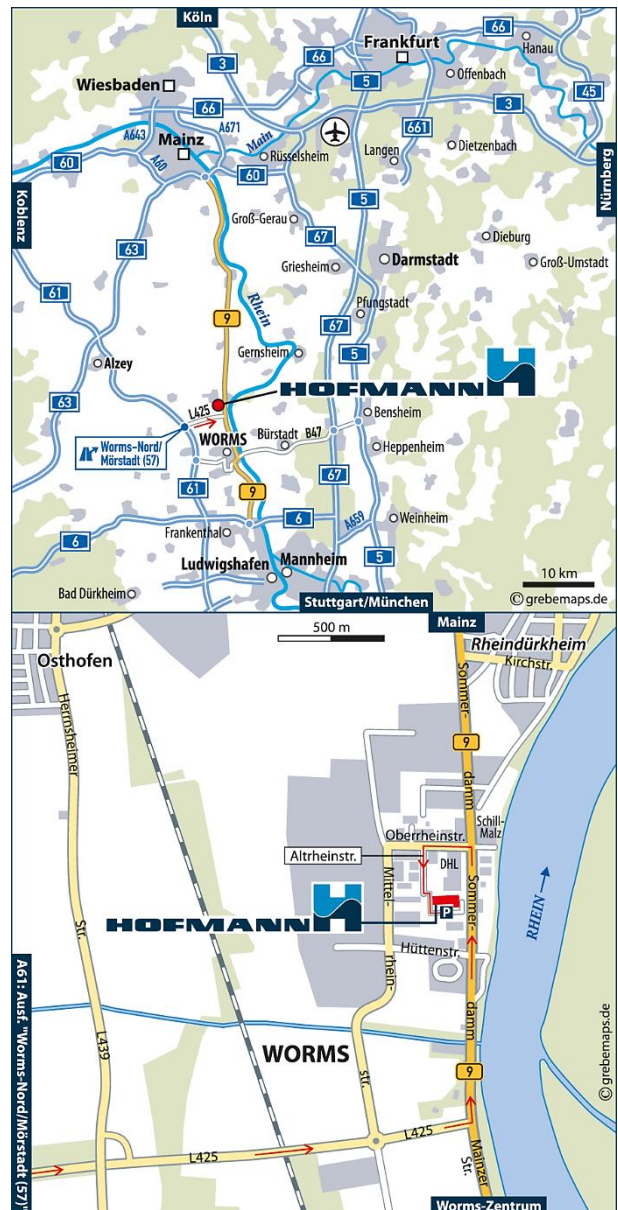

Your way to us by car

Follow the highway A61 and take exit Worms-Nord/Mörstadt. Then drive on L425 until the T-junction B9. There turn left in direction of Mainz. At the 3rd traffic lights turn again left into Oberrheinstraße and directly into Altrheinstraße. At the turning area you find our company premises on the left side.

Your way to us by public transport

From stations Worms or Osthofen take bus 431 to Worms-Rheindürkheim. Get off at bus stop "Oberrheinstraße". You can reach our company premises at Altrheinstraße 11 in a few minutes on foot.

Visitor parking spaces and registration

On our company premises, please follow the signs to the visitor parking lots and our main entrance.

Our reception is open from 09.00 a.m. to 15.00 p.m.

- E** Entrance/Reception
- P** Visitor parking lot
- W** Factory gate Altrheinstraße 11